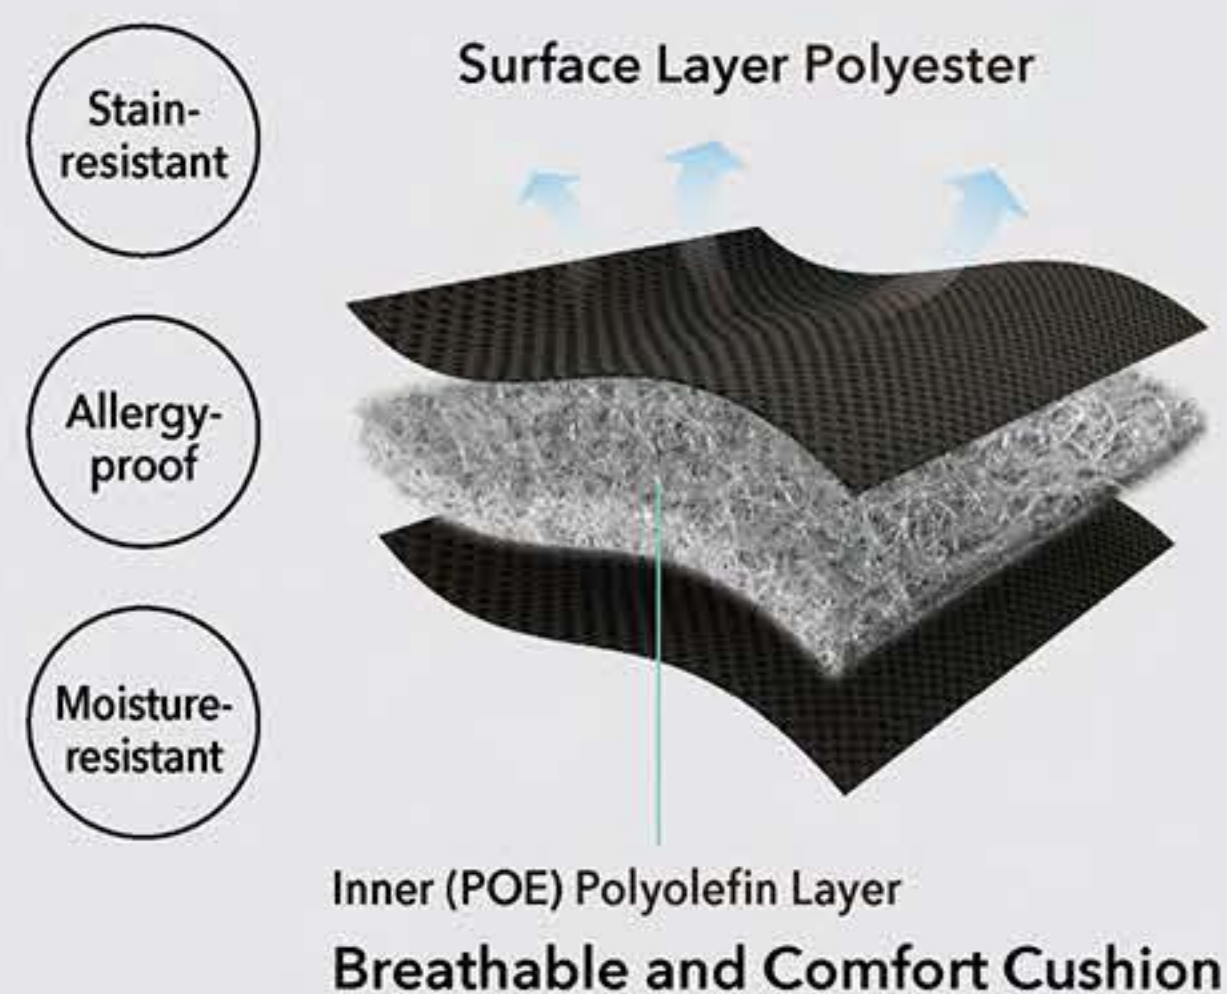

## SEAT CUSHION SET

- Quick-detach fabric cover, easy for cleaning
- Quick-release adjustable strap
- Seat gap filler design to secure cushion in place
- No slip during bumpy ride
- Strong inner-cushion support