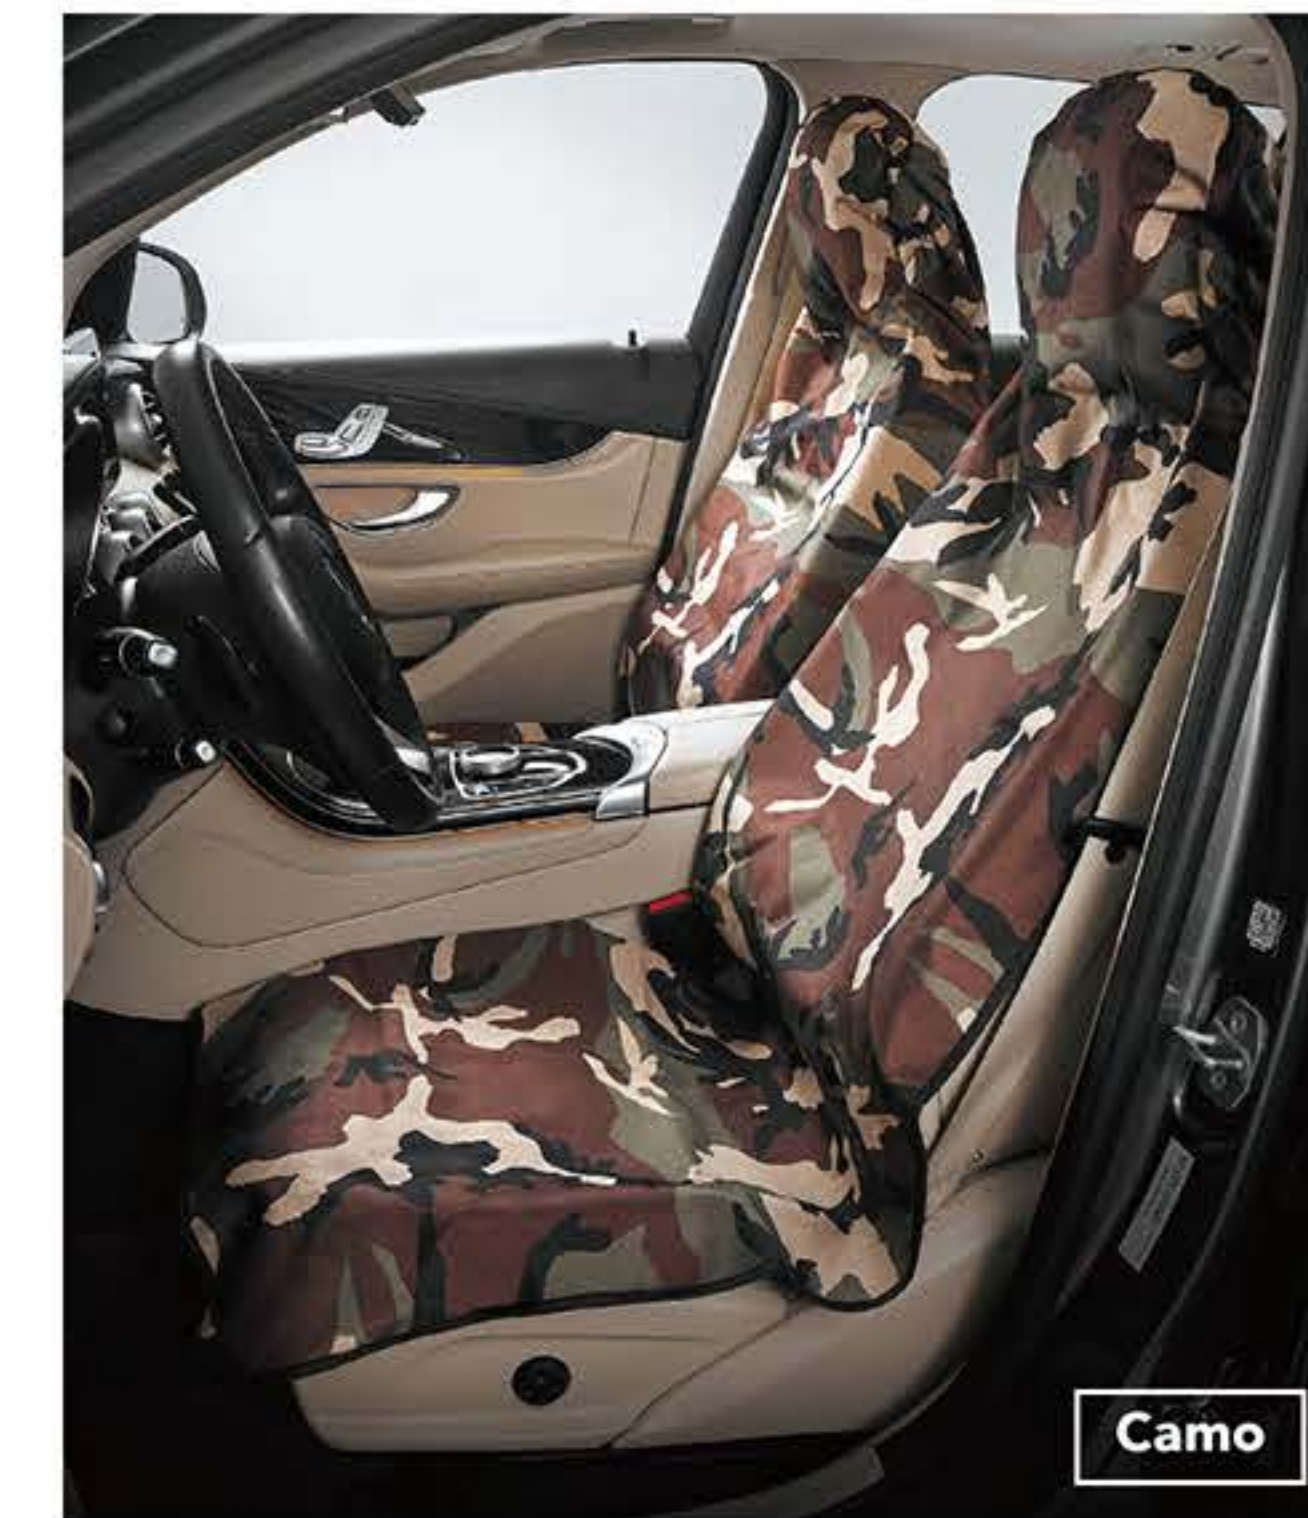

Camo

| Stay clean and protected |

- Surface layer is made of durable Polyester. Bottom layer consists of a special non-skid TPR backing that prevents the seat cover from shifting.
- Protect your car seats from dirt, spills, water, mud, and pet hair after joyful outdoor activities such as hiking, hunting, diving, etc.
- Made of Non-Toxic and odorless materials.
- Designed to fit most bench seats vehicles with seatbelt buckles.
- Easy to install and machine washable.

Stain-resistant

MAT. Polyester+non-skid TPR backing

CLR. Digital Camo

Camo

Black

SIZE BUCKET SEAT 3142

W23.62xH58.26in / W60 x H148cm

BENCH SEAT 3146

M W53.93 x H49.21in / W137 x H125cm

L W57.87 x H55.90in / W147 x H142cm

Headrest W9.84 x H17.32in (2pcs)

W25 x H44cm (2pcs)