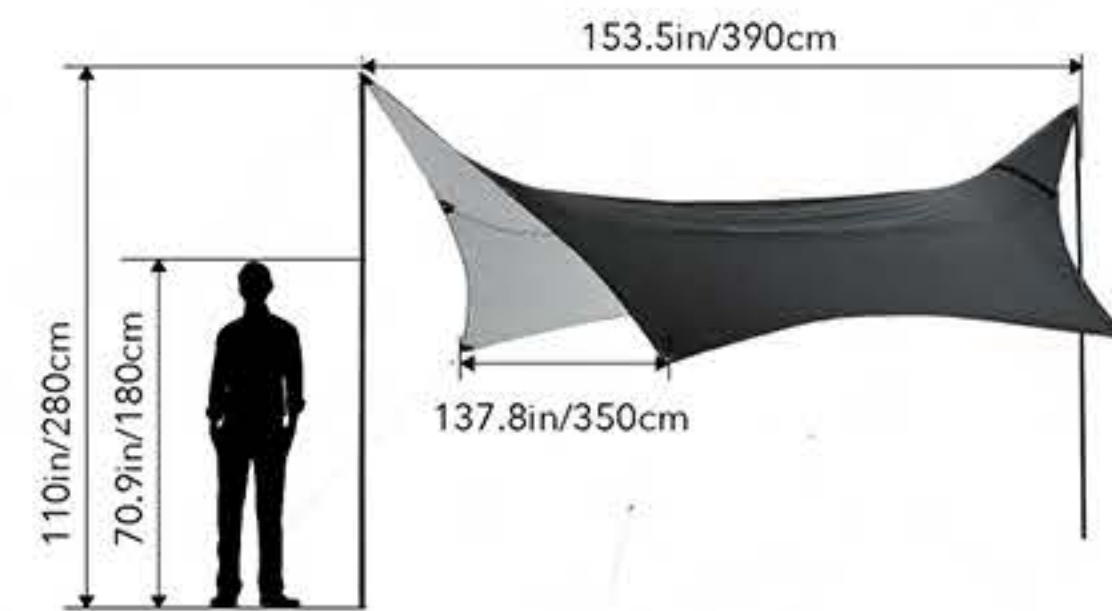

The Butterfly Car Awning

Massive Coverage Area

Tarp Dimensions:
(L)153.5 x (W)208in
(L)390 x (W)530cm
Weight:16lbs/7kg

※Tolerance range of ±0.8inch/2cm