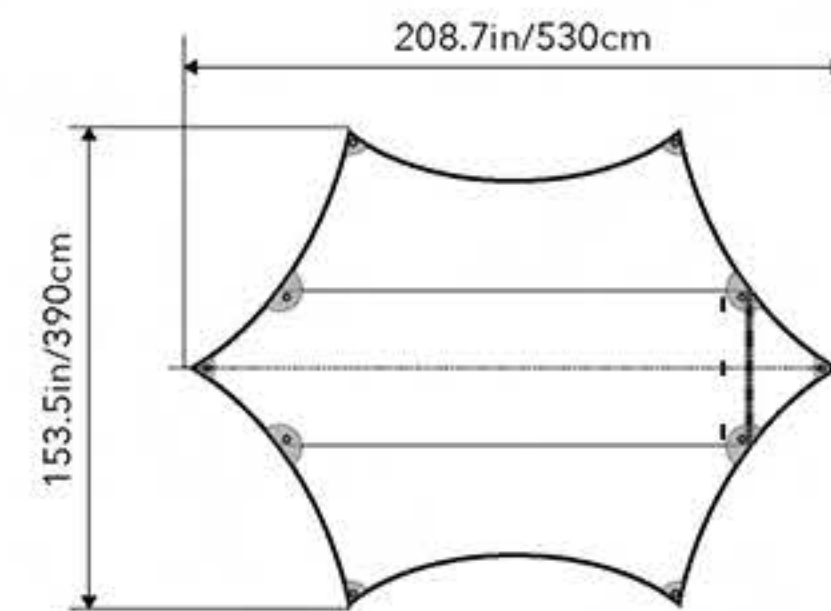

The Butterfly Car Awning

Massive Coverage Area

Tarp Dimensions:
(L)153.5 x (W)208in
(L)390 x (W)530cm
Weight:16lbs/7kg

※Tolerance range of ±0.8inch/2cm