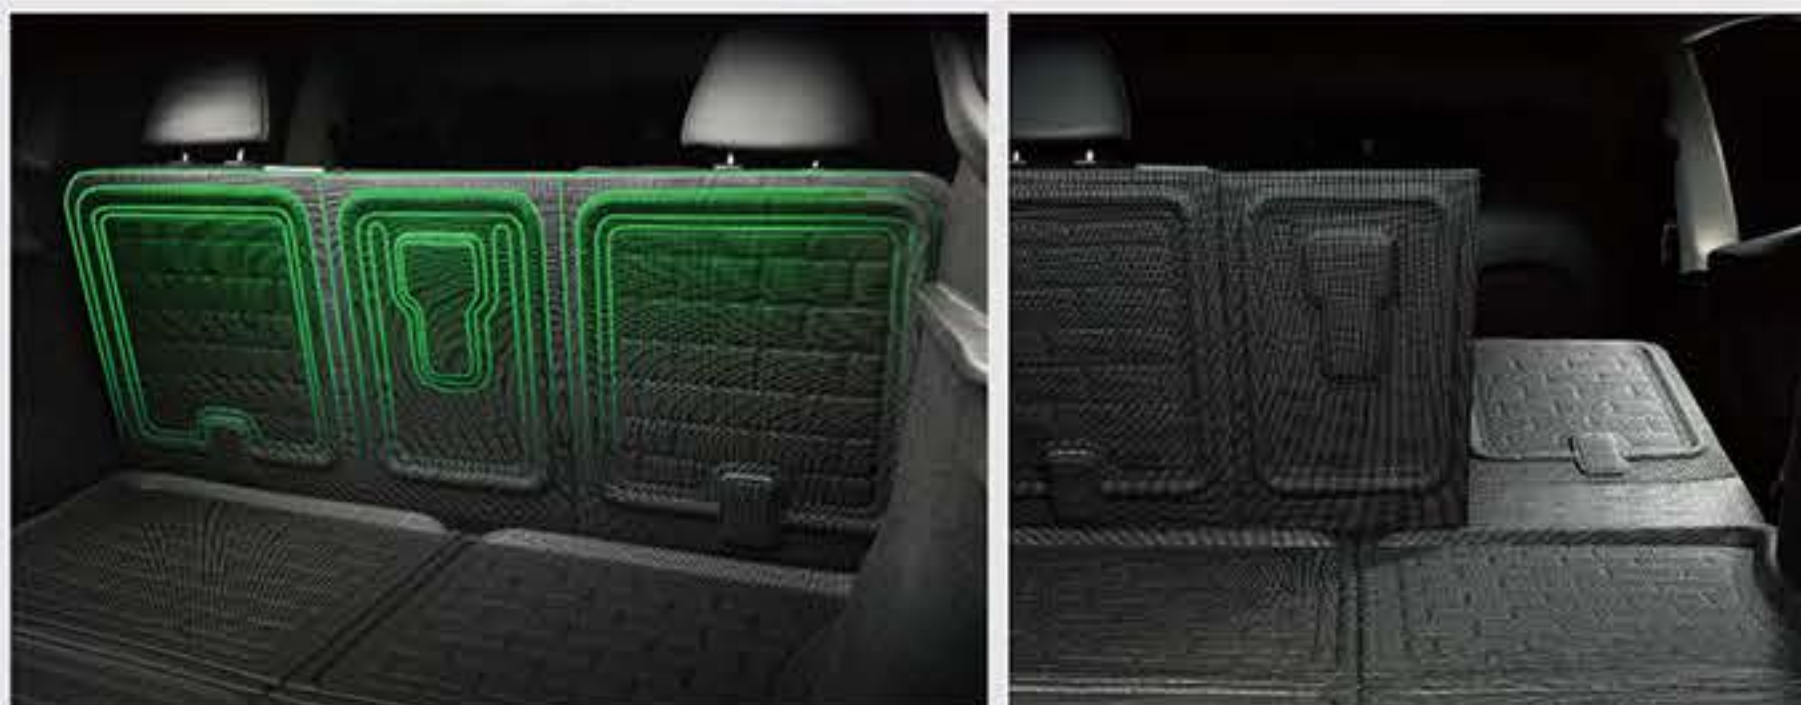

### Extended Trunk Coverage

Raised edges around the seatback protector are designed to provide a wider coverage for trunk area.

MAT. TPR+XPE+MAXpider  
CLR. ● Black