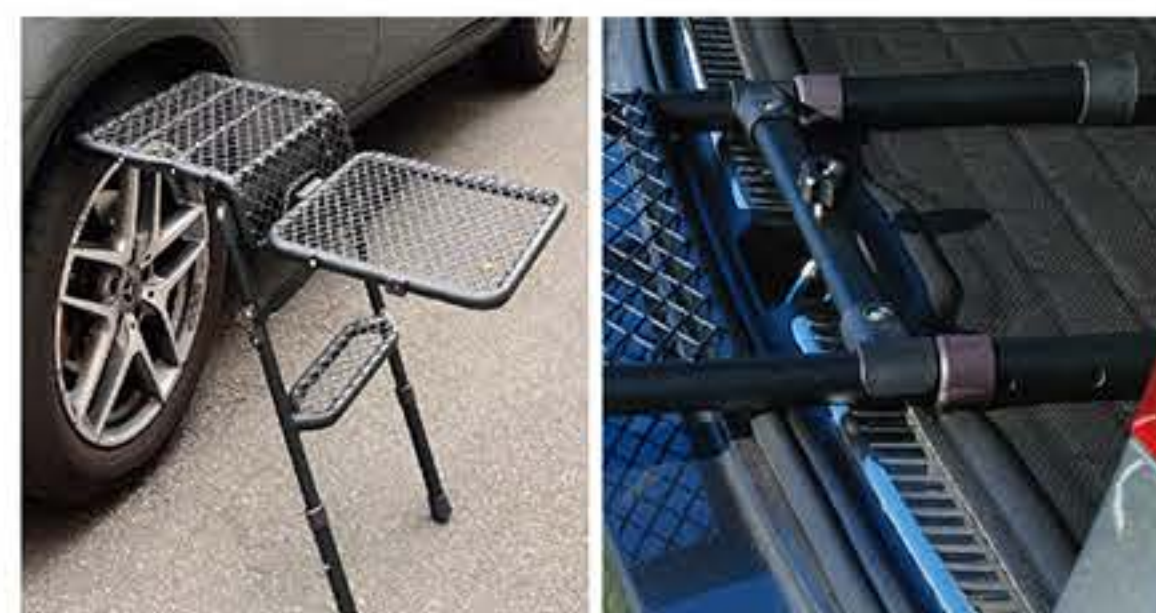

6133 Modular Tire Step Extension Kit

Modular Tire Step Tabletop Extension x1

Dimensions:
(L)18.2 x (W)17.3 x (H)1.2in
(L)46 x (W)44 x (H)3cm
Weight: 4.4lbs/2kg

Modular Tire Step Hatch Mount Kit x1

Dimensions:
(L)17.3 x (W)1.8 x (H)1in
(L)44 x (W)4.5 x (H)2.5cm
Weight: 1.8lbs/0.8kg

Color: ● Black ● Coyote Brown ● Ranger Green
*Not to be used as a footstep or a seat

Modular Tire Step Carrying Bag

Dimensions: (L)25.2x (H)32.3in
(L)64x (H)82cm
Material: 300D Oxford cloth
Color: ● Black

6113